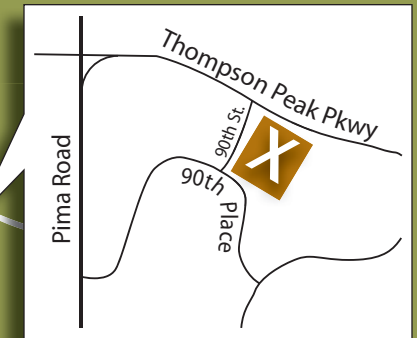

Estancia Capital Management

20865 North 90th Place

Suite 200

Scottsdale, AZ 85255

T: 480.448.5001

F: 480.998.7103

www.estanciapartners.com