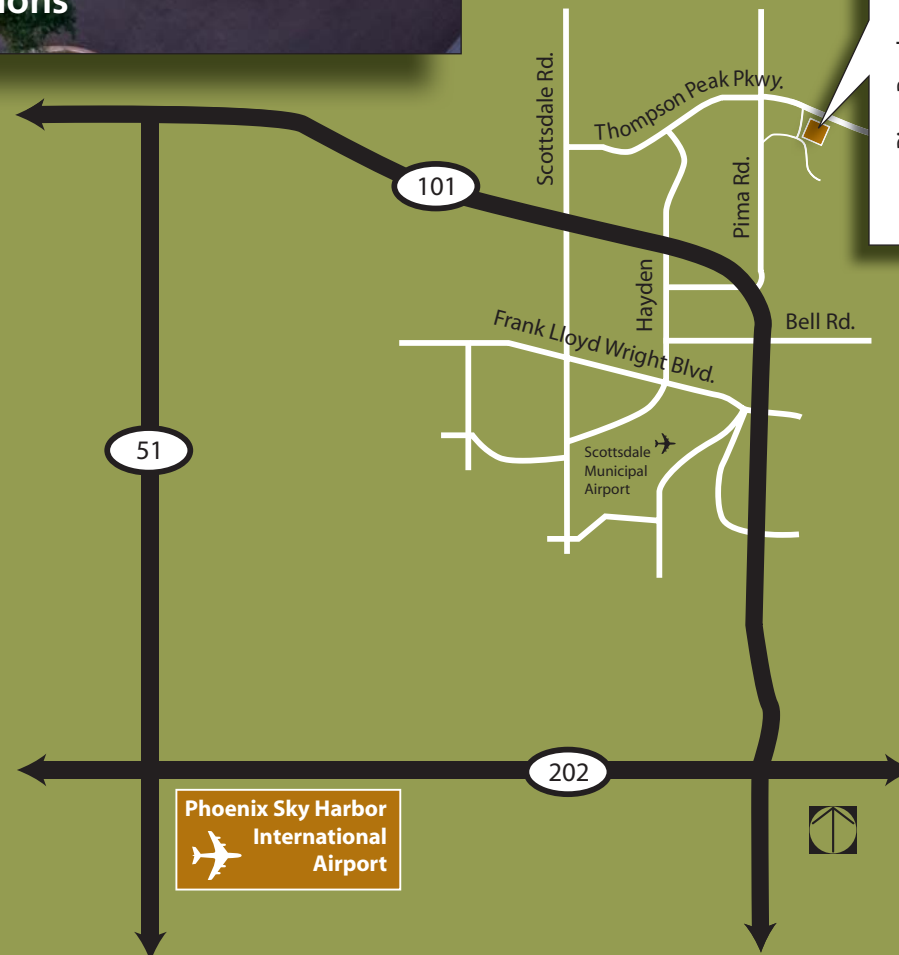

Market Street Commons

Estancia Capital Management

20865 North 90th Place

Suite 200

Scottsdale, AZ 85255

T: 480.448.5001

F: 480.998.7103

www.estanciapartners.com